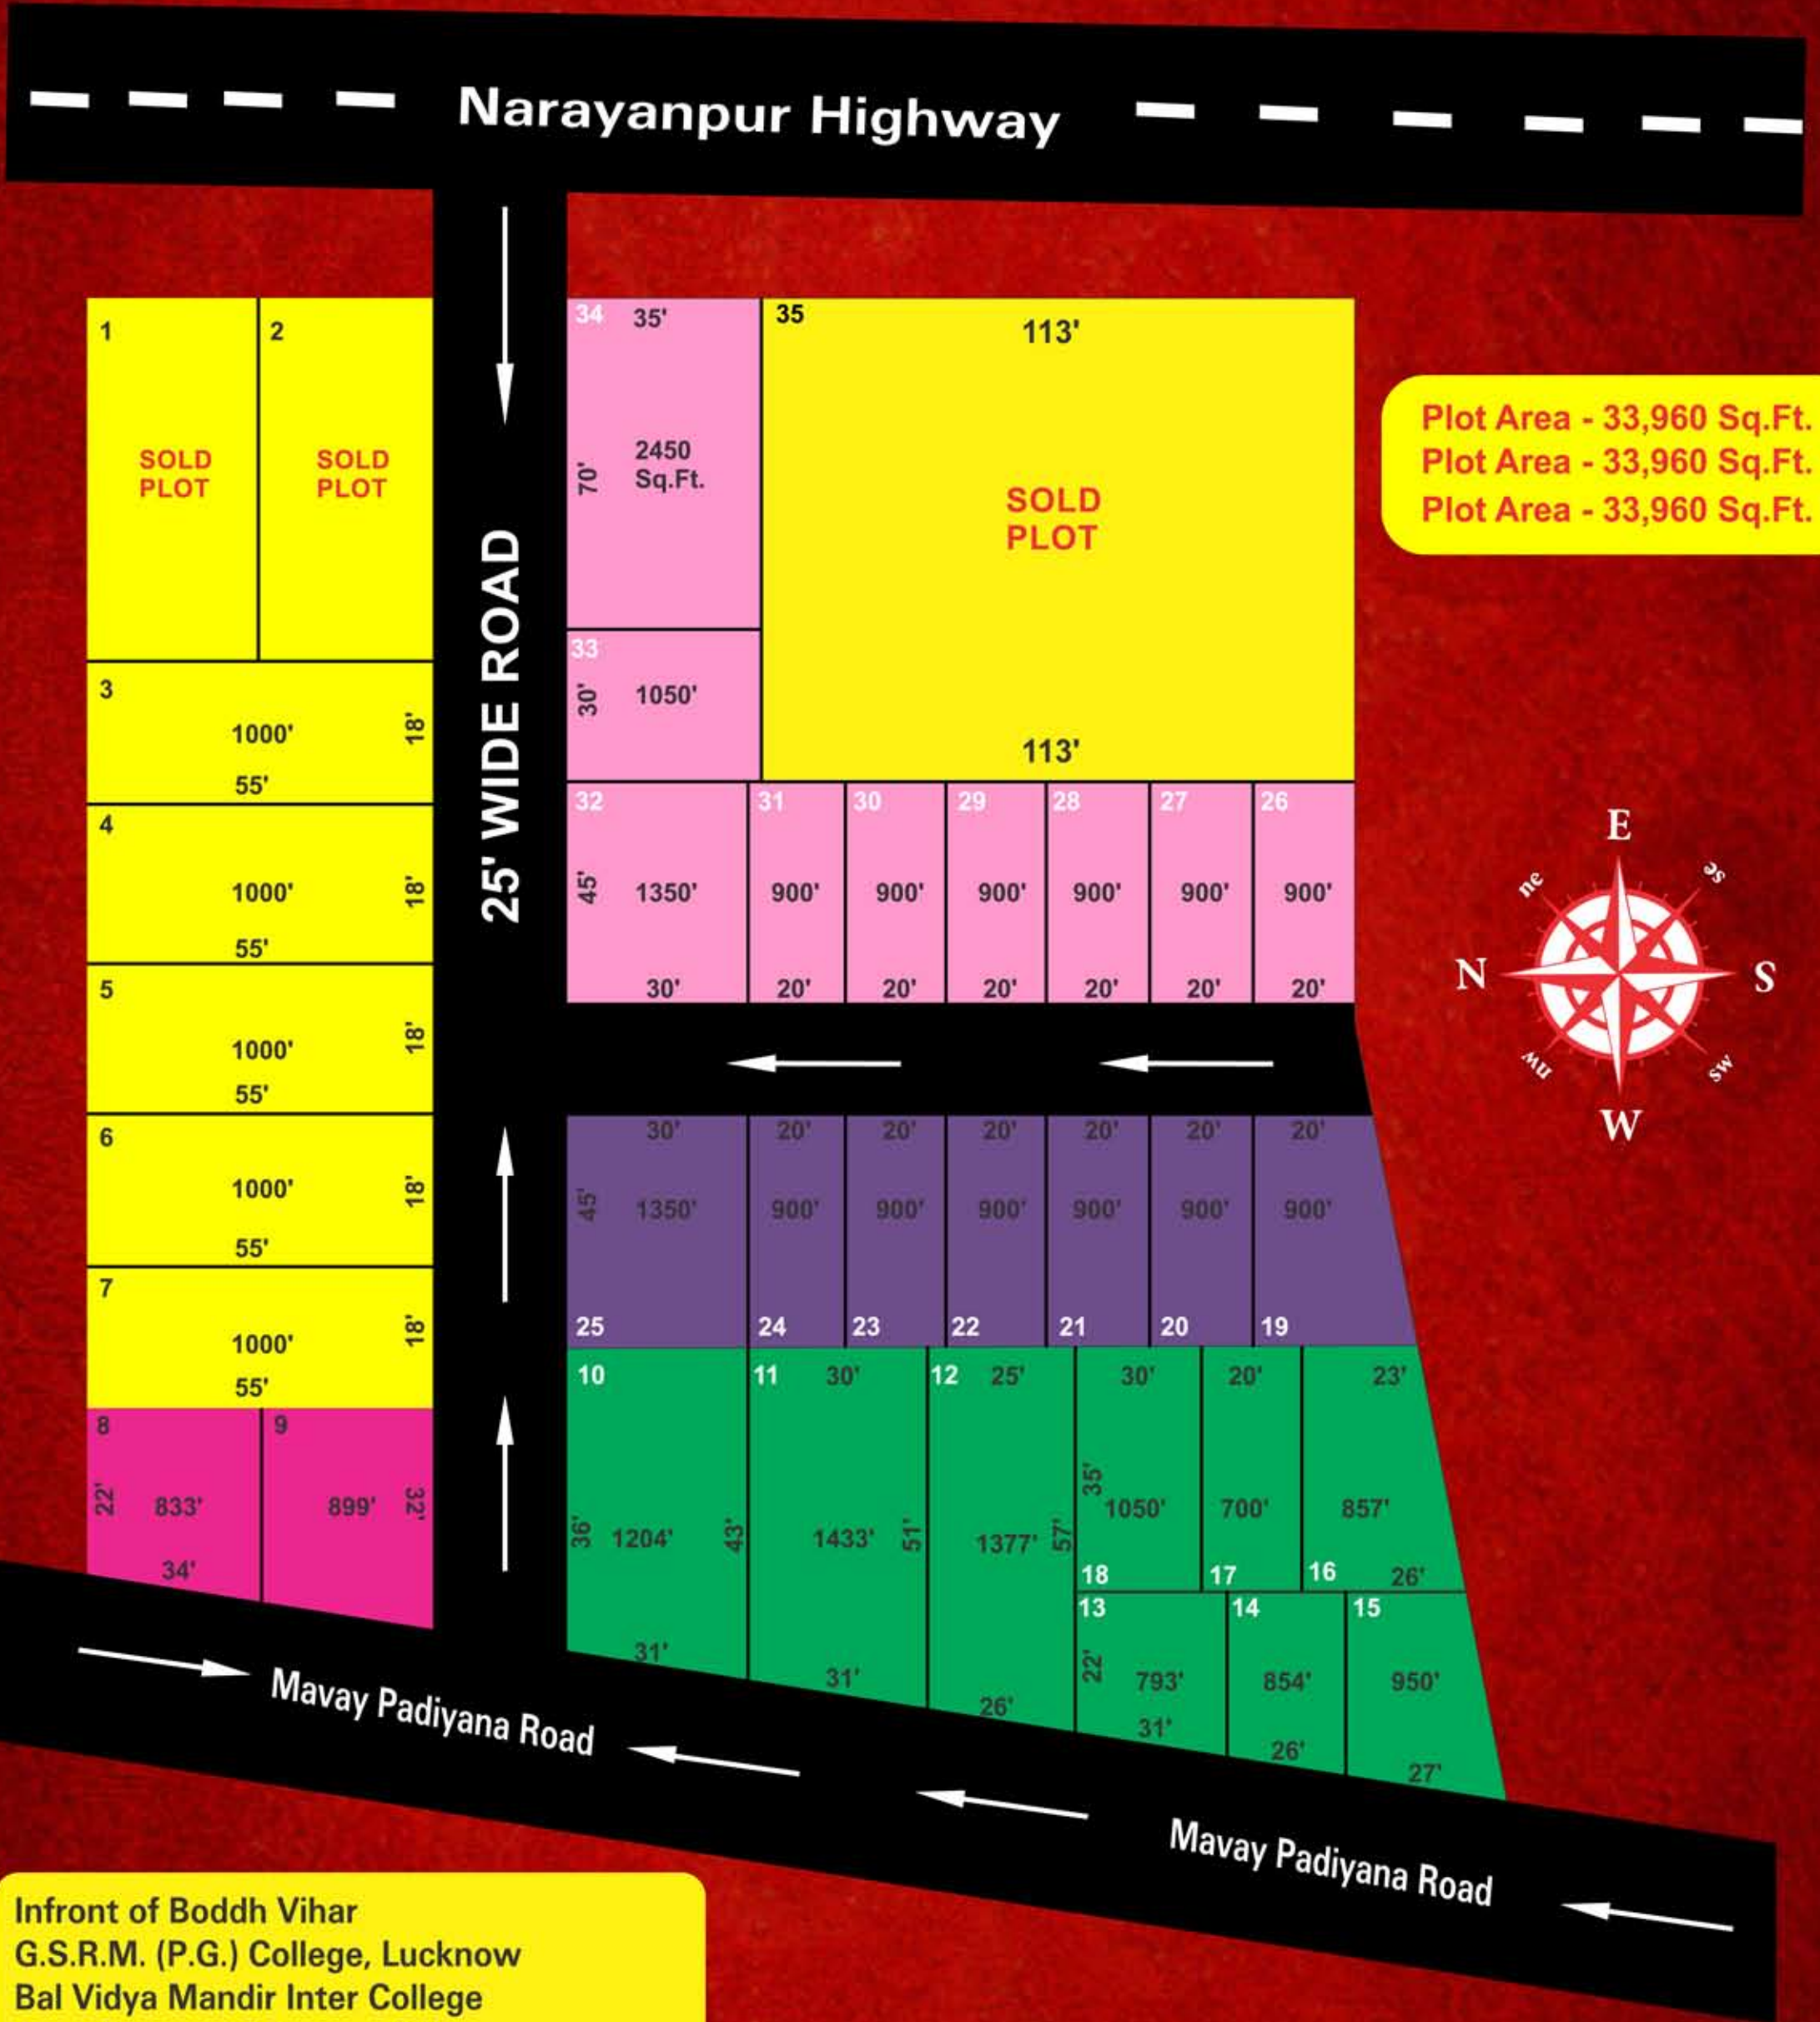

श्री द्वारिकाधीश

इन्फ्रावैचर प्रा.लि.

रजि.आफिस:- शुक्ला बिहार, नियर पारा थाना, रिंग रोड, लखनऊ

Boddh Vihar

Infront of Boddh Vihar
 G.S.R.M. (P.G.) College, Lucknow
 Bal Vidya Mandir Inter College
 Agra Express highway - 6 Km.
 Kanpur Road - 6 Km.
 Pepsand Railway station - 1Km.
 T S M Medical College & Hospital - 3.5 Km.